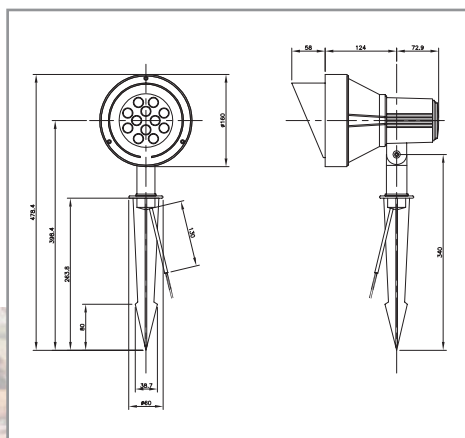

CD-8037-2

■ CD-8037-1

Size: ϕ 160mm H260mm
光源: High Power LED $\times$ 12pcs
電壓in: 90~240V 50/60Hz

■ CD-8037-2

Size: ϕ 160mm H220mm
光源: High Power LED $\times$ 12pcs
電壓in: 90~240V 50/60Hz

■ CD-8037-3

Size: ϕ 160mm H220mm
光源: High Power LED $\times$ 12pcs
電壓in: 90~240V 50/60Hz

■ CD-8037-4

Size: ϕ 160mm H250mm
光源: High Power LED $\times$ 12pcs
電壓in: 90~240V 50/60Hz