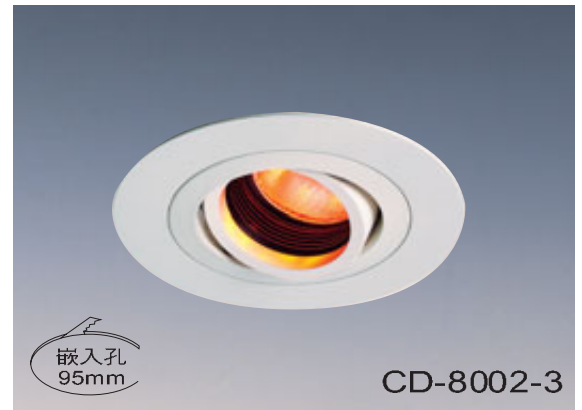

CD-8002-2

嵌入孔
95mm

CD-8002-3

嵌入孔
85mm

CD-8002-4

嵌入孔
80mm

CD-8002-5

CD-8002-1
Size: ϕ 90mm H120mm
光源:LED 3W Color:(R/G/B/Y/W/WW)
MR-16 AC/DC 12V
電子in:90~240V 50 / 60Hz
out:DC / 12V 1A Max.12W
材質:壓鑄鋁

CD-8002-2
Size: ϕ 105mm H50mm
光源:LED 3W Color:(R/G/B/Y/W/WW)
MR-16 AC/DC 12V
電子in:90~240V 50 / 60Hz
out:DC / 12V 1A Max.12W
材質:壓鑄鋁

CD-8002-3
Size: ϕ 97mm H53mm
光源:LED 3W Color:(R/G/B/Y/W/WW)
MR-16 AC/DC 12V
電子in:90~240V 50 / 60Hz
out:DC / 12V 1A Max.12W
材質:壓鑄鋁