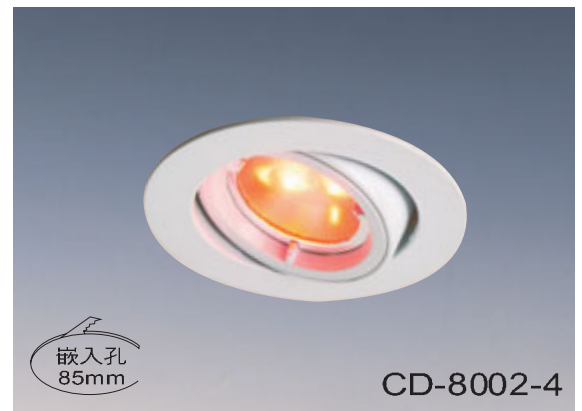

CD-8002-2

嵌入孔
95mm

CD-8002-3

嵌入孔
85mm

CD-8002-4

嵌入孔
80mm

CD-8002-5

CD-8002-1
Size: ϕ 90mm H120mm
光源:LED 3W Color:(R/G/B/Y/W/WW)
MR-16 AC/DC 12V
電子in:90~240V 50 / 60Hz
out:DC / 12V 1A Max.12W
材質:壓鑄鋁

CD-8002-2
Size: ϕ 105mm H50mm
光源:LED 3W Color:(R/G/B/Y/W/WW)
MR-16 AC/DC 12V
電子in:90~240V 50 / 60Hz
out:DC / 12V 1A Max.12W
材質:壓鑄鋁

CD-8002-3
Size: ϕ 97mm H53mm
光源:LED 3W Color:(R/G/B/Y/W/WW)
MR-16 AC/DC 12V
電子in:90~240V 50 / 60Hz
out:DC / 12V 1A Max.12W
材質:壓鑄鋁