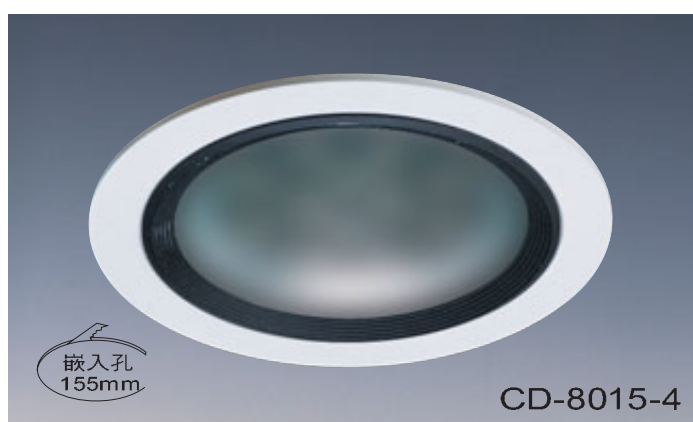

CD-8015-3

Size: ϕ 150mm H75mm
光源: High Power LED $\times$ 6pcs Color: (R/G/B/Y/W/WW)
電子in: 90~240V 50 / 60Hz
材質: 鐵、壓鑄鋁