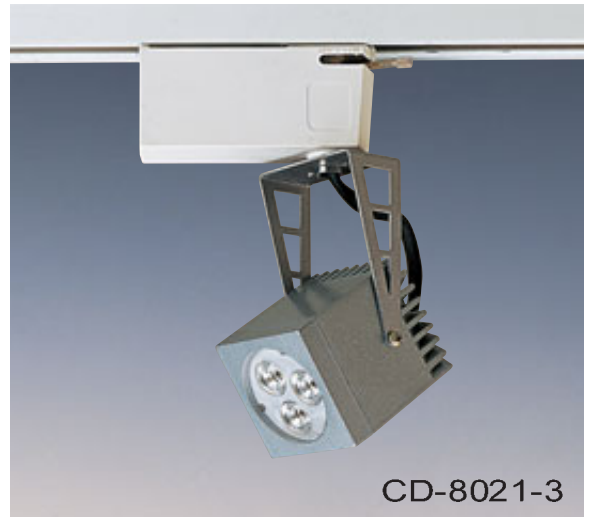

CD-8020-5

SIZE: ϕ 55mm H150mm
光源:LED 3W color:(R/G/B/Y/W/WW)
MR-16 AC/DC 12V
電子In:90V~240V Out:DC / 12V 1A Max.12W
材質:壓鑄鋁

SL-203

MR-16 3W

CD-8021-1

CD-8021-2

CD-8021-3

CD-8021-4