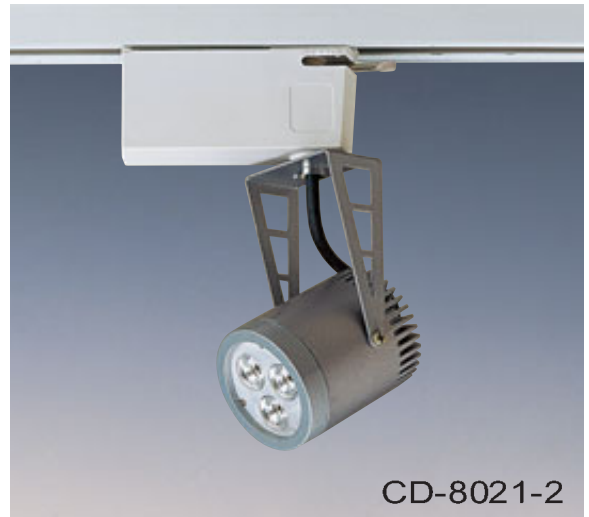

CD-8020-5

SIZE: ϕ 55mm H150mm
光源:LED 3W color:(R/G/B/Y/W/WW)
MR-16 AC/DC 12V
電子In:90V~240V Out:DC / 12V 1A Max.12W
材質:壓鑄鋁

SL-203

MR-16 3W

CD-8021-1

CD-8021-2

CD-8021-3

CD-8021-4