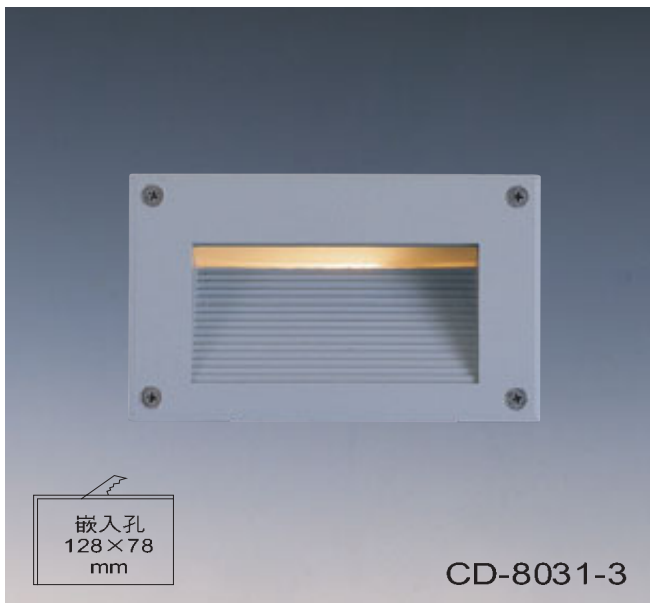

CD-8031-1

嵌入孔
120×120
mm

CD-8031-1

Size:W160mm H160mm D75mm
光源:5mm LED × 12pcs or High Power LED × 1pcs
電子in:110~220V
材質:壓鑄鋁

CD-8031-2

嵌入孔
235×230
mm

CD-8031-2

Size:W245mm H260mm D110mm
光源:LED × 12pcs × 2 or High Power LED × 2pcs
電子in:110~220V
材質:壓鑄鋁