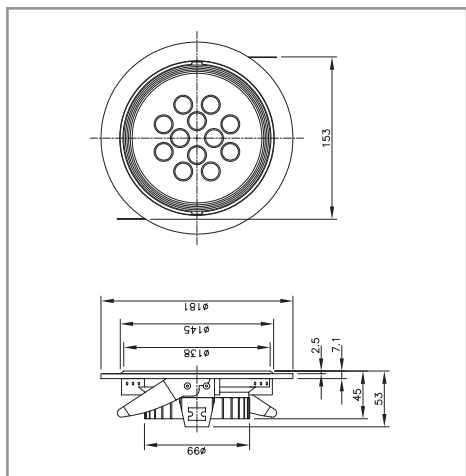

CD-8013-1

Size: ϕ 170mm H90mm

光源:High Power LED \times 12pcs

Color:(R/G/B/Y/W/WW)

電子in:90~240V 50 / 60Hz

材質:鐵、壓鑄鋁

CD-8013-2

Size: ϕ 135mm H90mm

光源:High Power LED \times 6pcs

Color:(R/G/B/Y/W/WW)

電子in:90~240V 50 / 60Hz

材質:鐵、壓鑄鋁

嵌入孔
155mm

CD-8014-1

■ CD-8014-1
Size: ϕ 180mm H50mm
光源: High Power LED \times 12pcs
Color: (R/G/B/Y/W/WW)
電子in: 90~240V 50 / 60Hz
材質: 壓鑄鋁

嵌入孔
120mm

CD-8014-2

■ CD-8014-2
Size: ϕ 150mm H50mm
光源: High Power LED \times 6pcs
Color: (R/G/B/Y/W/WW)
電子in: 90~240V 50 / 60Hz
材質: 壓鑄鋁

嵌入孔
175mm

CD-8014-3

■ CD-8014-3
Size: ϕ 190mm H170mm
光源: High Power LED \times 12pcs
電子in: 90~240V 50 / 60Hz
材質: 壓鑄鋁